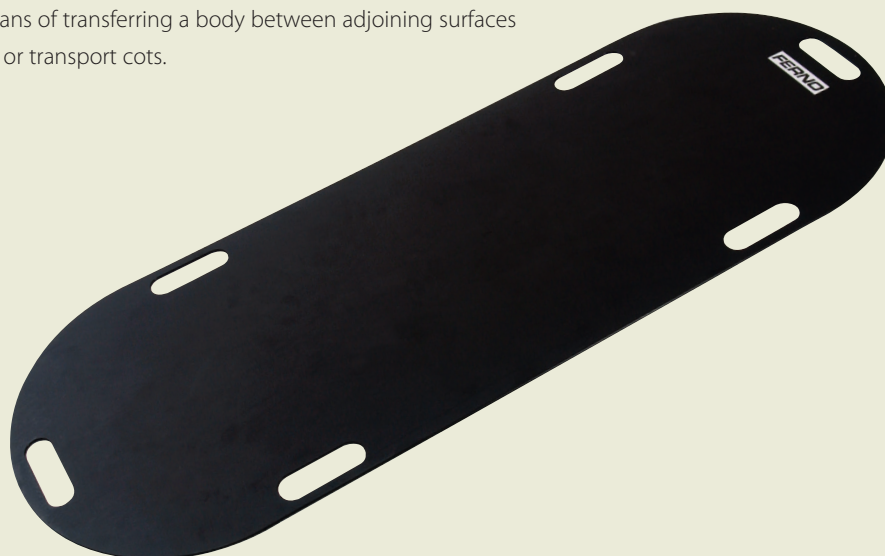

FERNO Transfer Board & Transfer Mattress

A simple, effective means of transferring or removing a body

FOR MORE DETAILED
INFORMATION SEE OVER

Specifications

Product	Length	Width	Weight	Thickness
Transfer Board	1140 mm	460mm	2 kg	5mm
Transfer Mattress	1950mm	500mm	2.5 kg	35mm

call +44 (0) 1274 851 999
email sales@ferno.co.uk
www ferno.co.uk

 **FERNO**
Mortuary

FERNO Transfer Board & **Transfer** Mattress

Ferno Transfer Board

A simple, effective means of transferring a body between adjoining surfaces including tables, beds or transport cots.

Transfer Mattress

Designed for dignity and safety of both the body and technician, the innovative features of this mattress include six carry handles to lift the patient onto any removal stretcher.

It has a substantial carry capacity of 220kg.